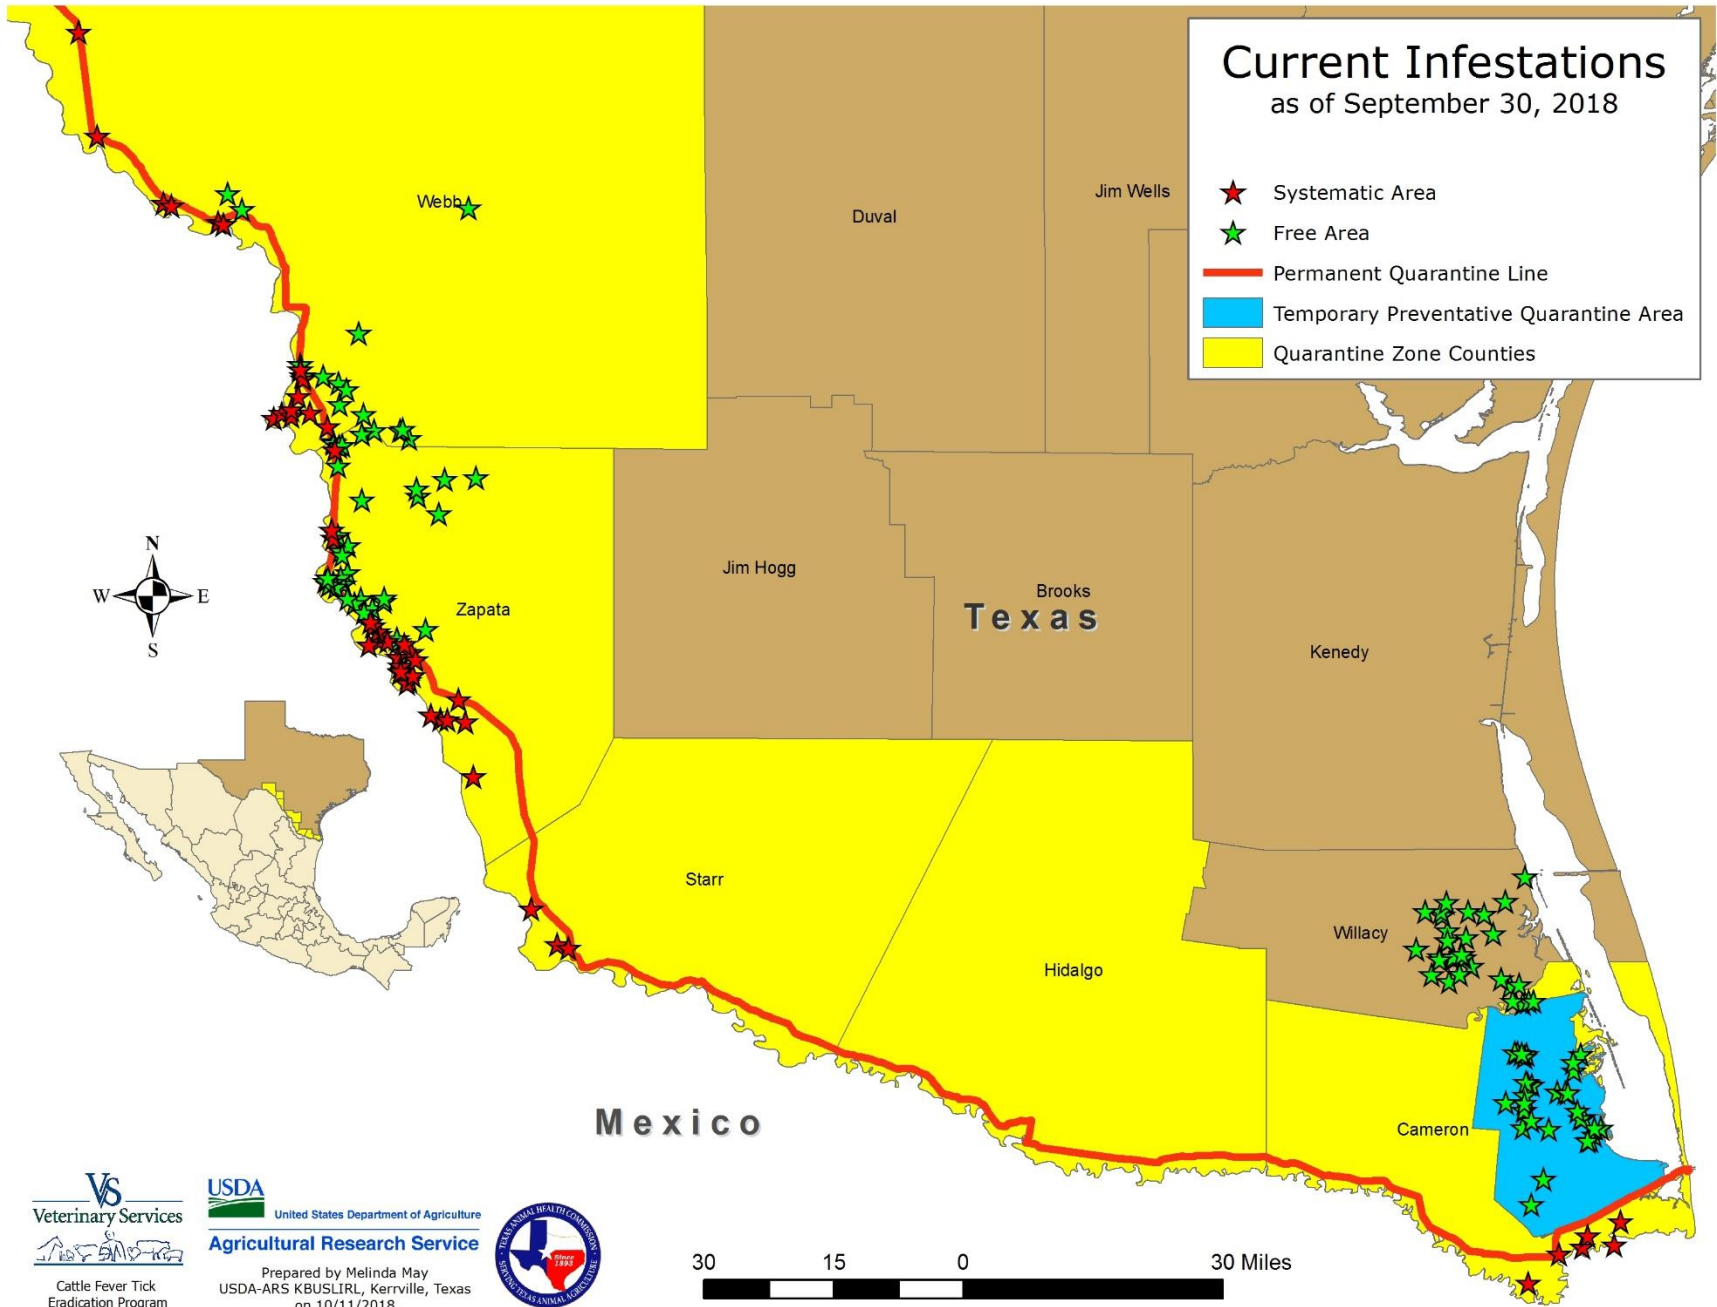

Current Infestations as of September 30, 2018

- ★ Systematic Area
- ★ Free Area
- Permanent Quarantine Line
- Temporary Preventative Quarantine Area
- Quarantine Zone Counties

Prepared by Melinda May
USDA-ARS KBUSLIRL, Kerrville, Texas
on 10/11/2018